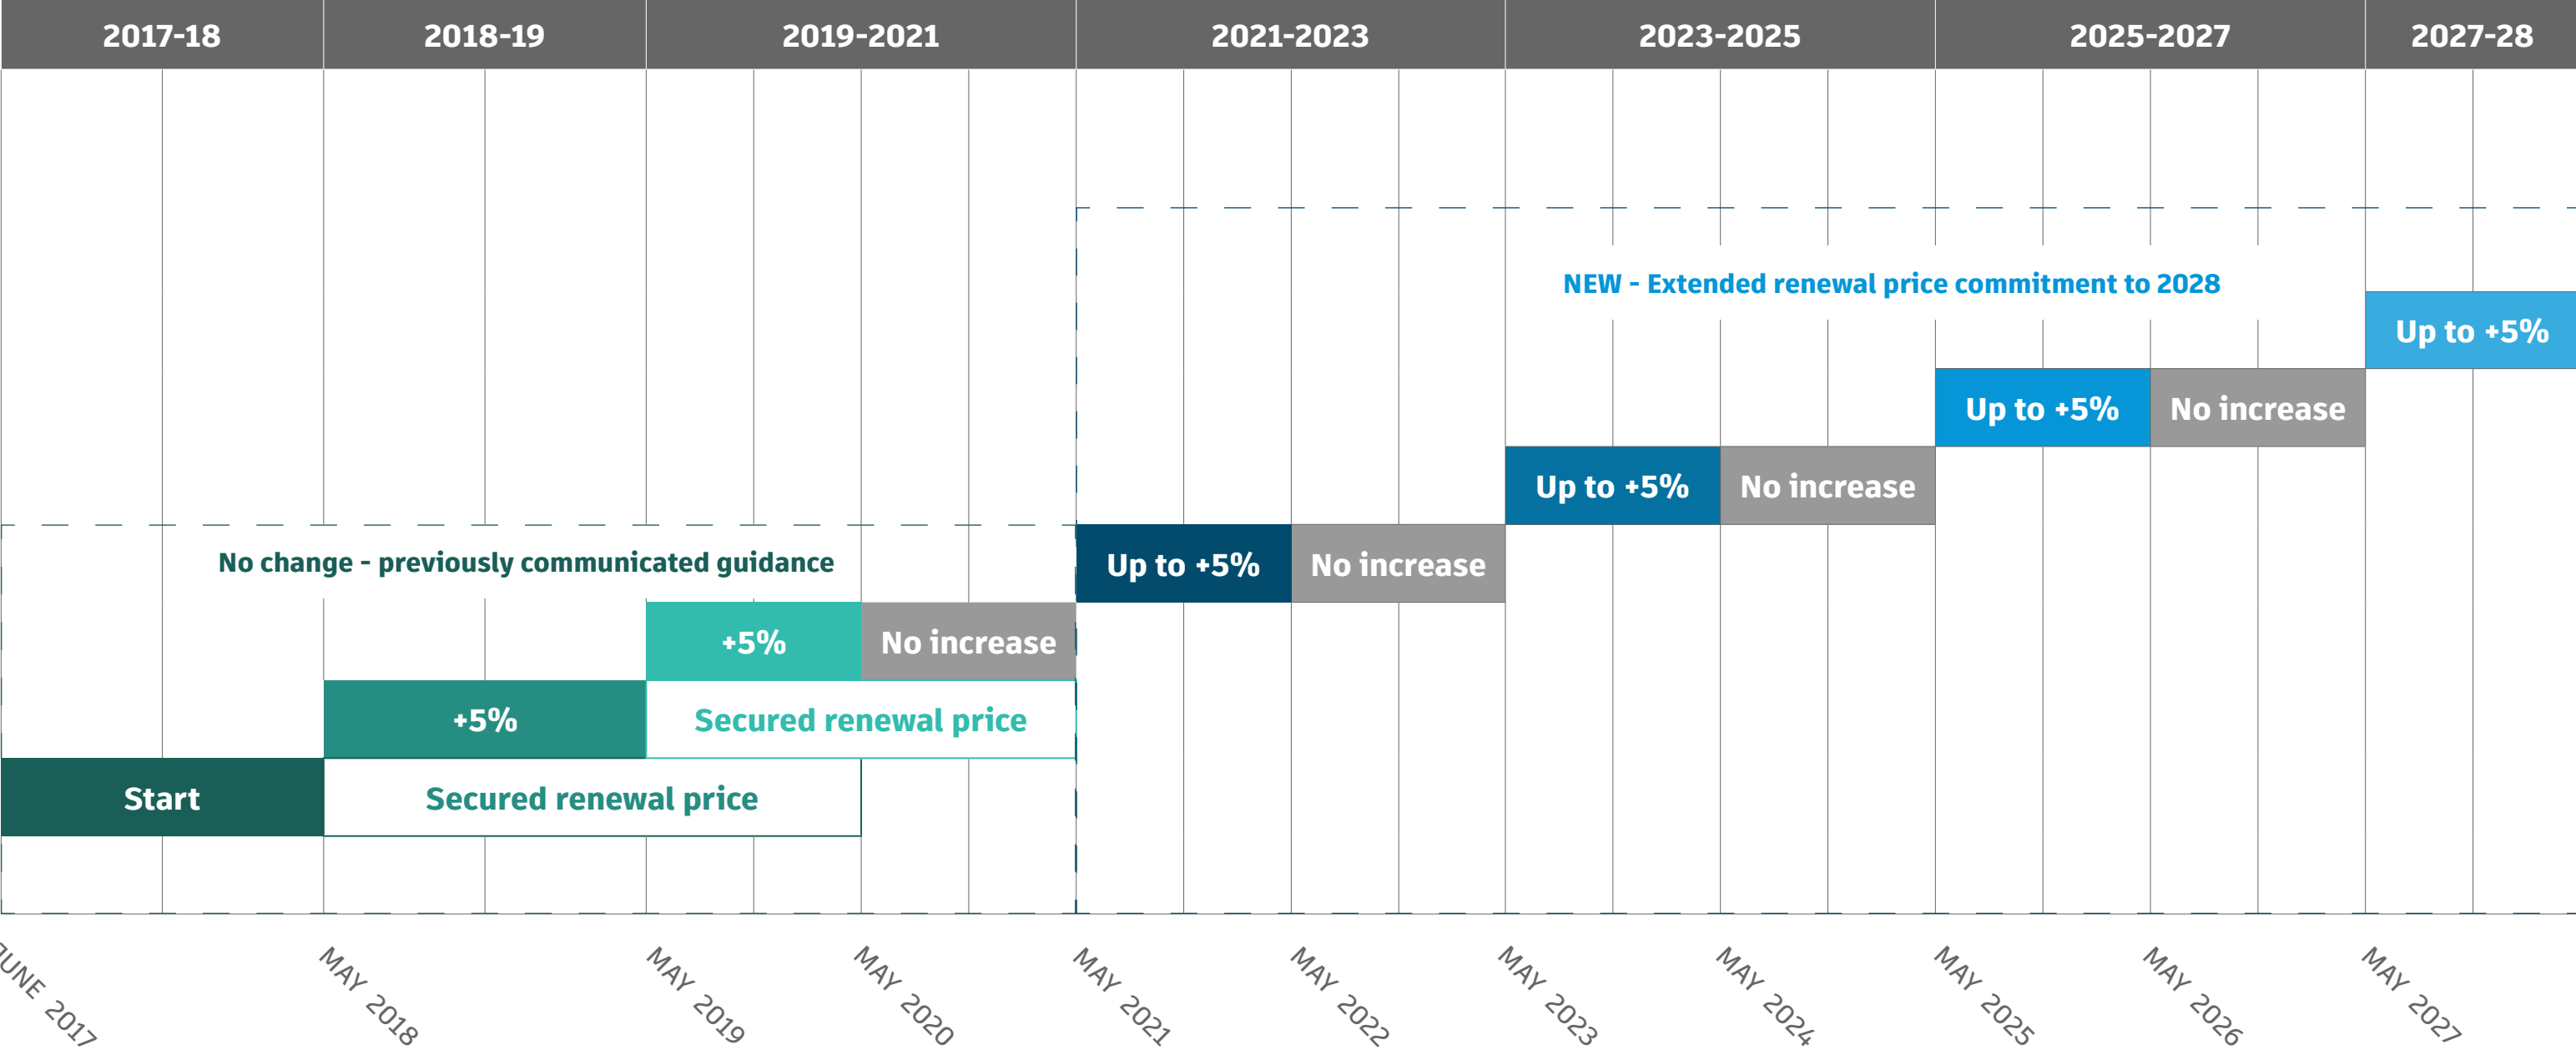

Move to Subscription offer renewal price to 2028*

Shown in calendar years

* Actual pricing may vary due to the impacts of currency fluctuations. Pricing commitments apply only to seats moved to subscription from maintenance pursuant to a Move to Subscription offer. This price commitment is subject to product availability and does not apply to: i) new subscriptions purchased by customer; ii) switched subscriptions (i.e., permitted switches from a subscription for one product to a subscription for another product), or iii) substitute or successor subscription products.